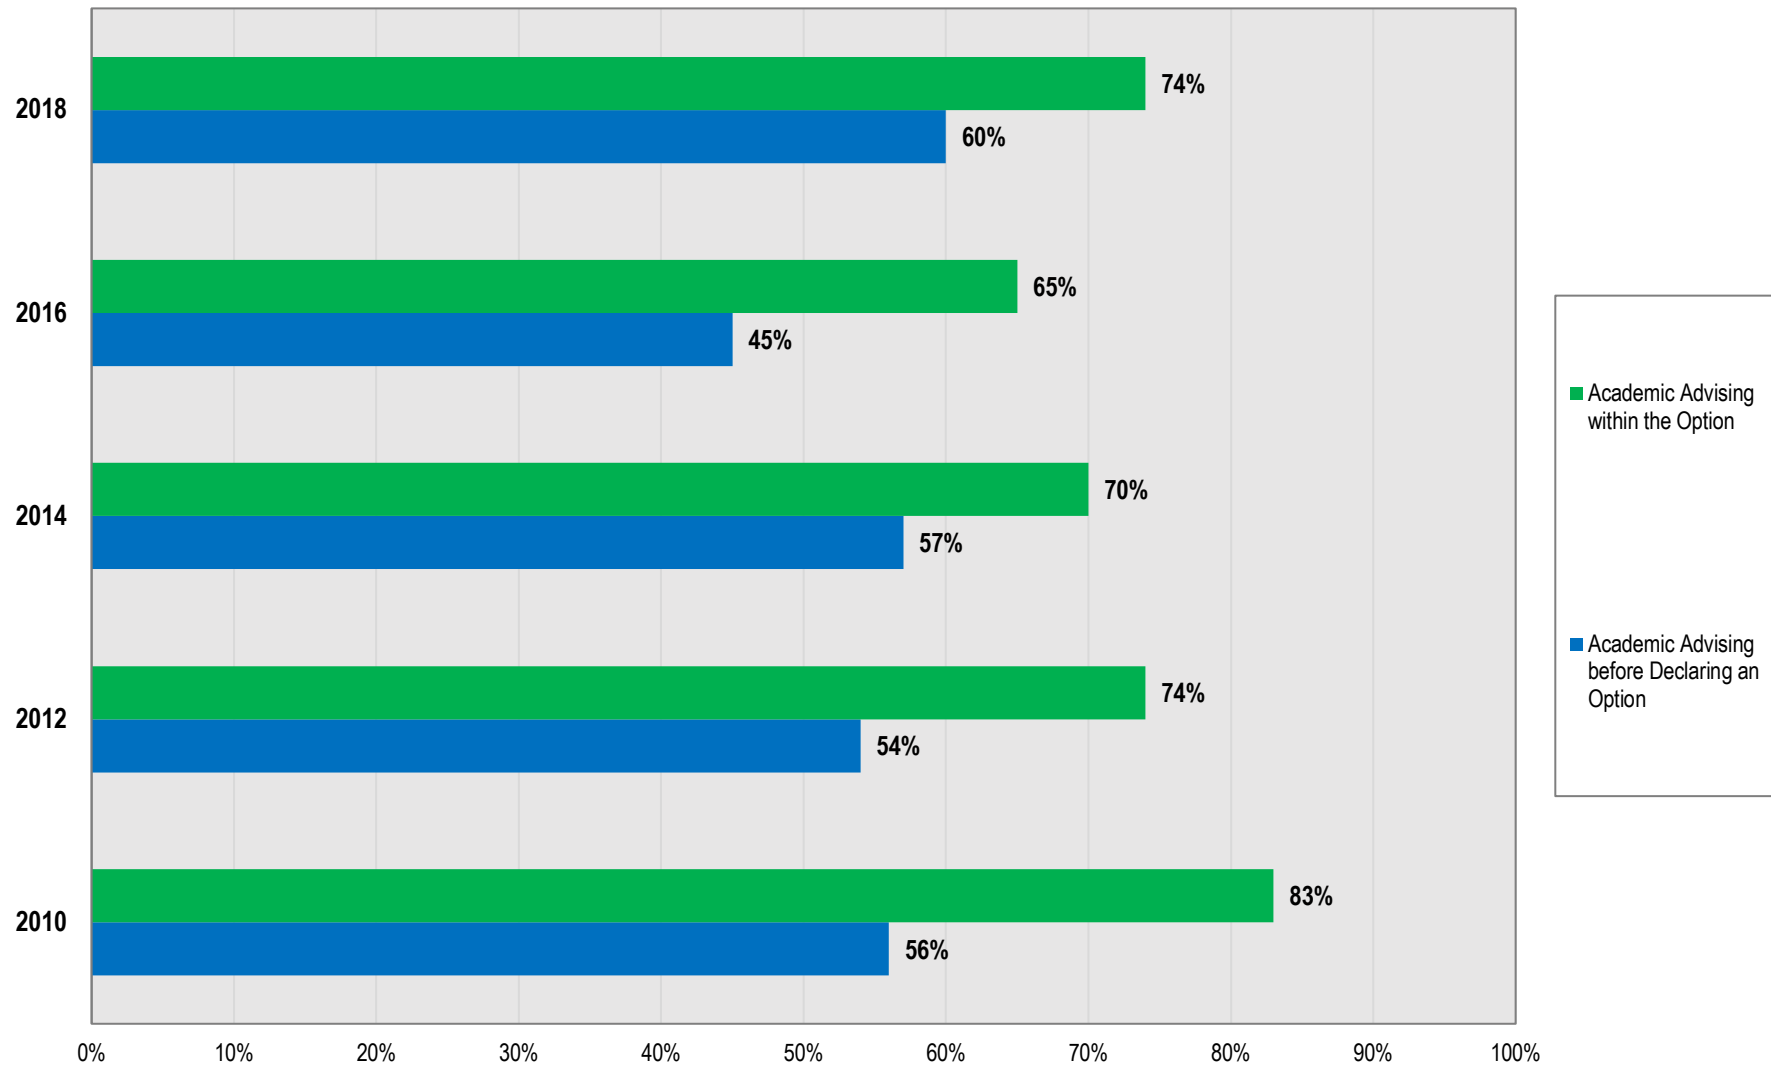

Figure E-15. Proportion of Caltech Seniors Very Satisfied or Generally Satisfied with Academic Advising, 2010-2018

Source: COFHE Senior Survey, 2010-2018.