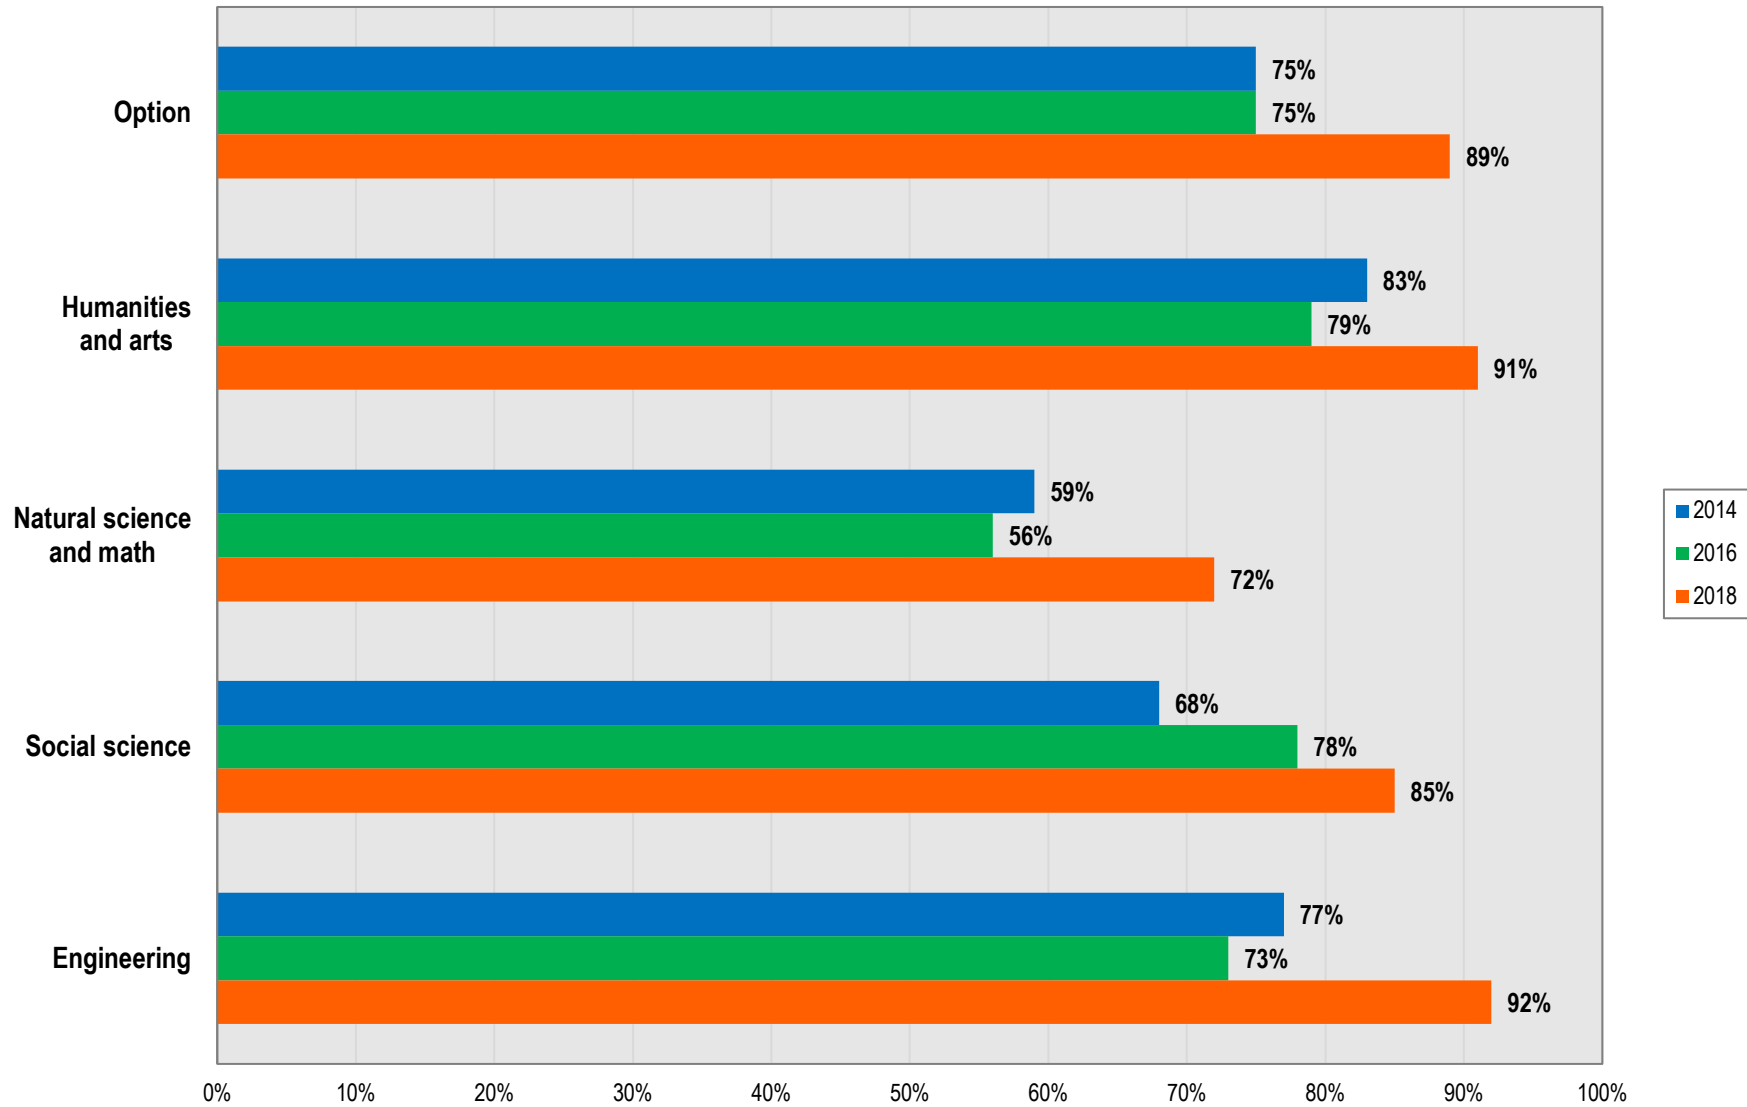

Figure E-14. Proportion of Caltech Seniors Satisfied with the Quality of Instruction by Broad Disciplinary Area, 2014-2018

Source: COFHE Senior Survey, 2014-2018.